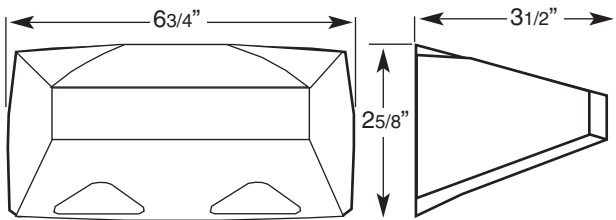

SHAMPOO / SOAP HOLDER

SMALL A:8" B:15¹/₄" C:3¹/₄"
LARGE A:14³/₄" B:15¹/₄" C:3¹/₄"

SOAP DISH

TOILET PAPER HOLDER

SOAP DISH

TUMBLER HOLDER

TOILET PAPER HOLDER

TUMBLER/TOOTHBRUSH COMBINATION