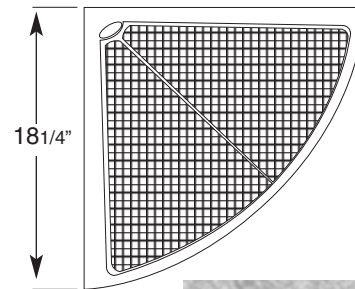

SHAMPOO / SOAP HOLDER

SMALL A:8" B:15¹/₄" C:3¹/₄"
LARGE A:14³/₄" B:15¹/₄" C:3¹/₄"

SOAP DISH

TOILET PAPER HOLDER

SOAP DISH

TUMBLER HOLDER

TOILET PAPER HOLDER

TUMBLER/TOOTHBRUSH COMBINATION

SHOWER SEAT

SHOWER RAMP

TOOTHBRUSH HOLDER

TOWEL RINGS

TOWEL BAR