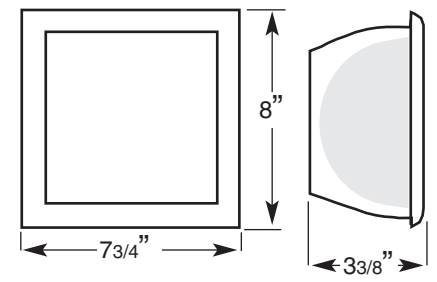

SHAMPOO / SOAP HOLDER

SMALL A:8" B:15¹/₄" C:3¹/₄"
LARGE A:14³/₄" B:15¹/₄" C:3¹/₄"

SOAP DISH

TOILET PAPER HOLDER

SOAP DISH

TUMBLER HOLDER

TOILET PAPER HOLDER

TUMBLER/TOOTHBRUSH COMBINATION