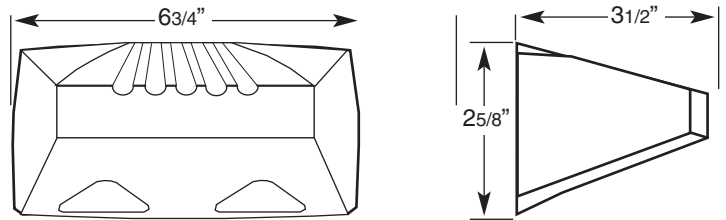

SHAMPOO / SOAP HOLDER

SMALL A:8" B:15¹/₄" C:3¹/₄"
LARGE A:14³/₄" B:15¹/₄" C:3¹/₄"

SOAP DISH

TOILET PAPER HOLDER

SOAP DISH

TUMBLER HOLDER

TOILET PAPER HOLDER

TUMBLER/TOOTHBRUSH COMBINATION

SHOWER SEAT

SHOWER RAMP

TOOTHBRUSH HOLDER

TOWEL RINGS

TOWEL BAR