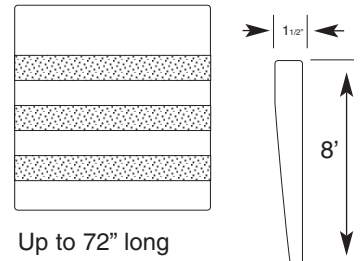

SHOWER RAMP