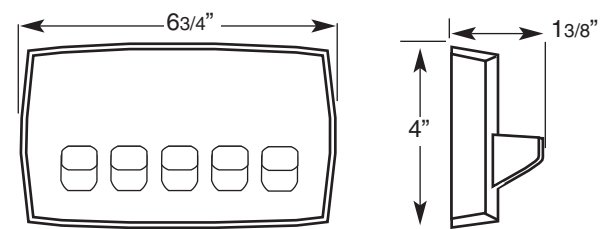

TOOTHBRUSH HOLDER