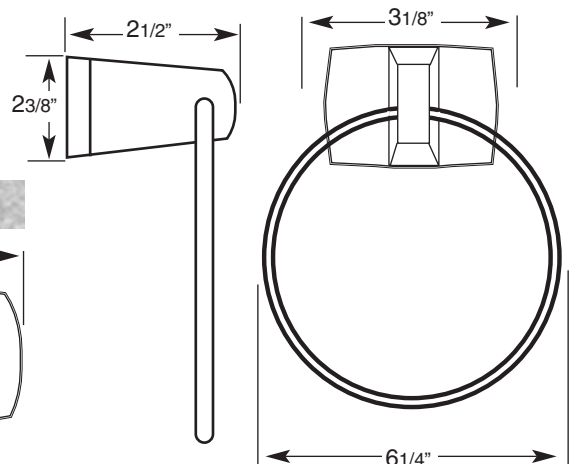

SHAMPOO / SOAP HOLDER

SMALL A:8" B:15¹/₄" C:3¹/₄"
LARGE A:14³/₄" B:15¹/₄" C:3¹/₄"

SOAP DISH

TOILET PAPER HOLDER

SOAP DISH

TUMBLER HOLDER

TOILET PAPER HOLDER

TUMBLER/TOOTHBRUSH COMBINATION

SHOWER SEAT

SHOWER RAMP

TOOTHBRUSH HOLDER

TOWEL RINGS

TOWEL BAR