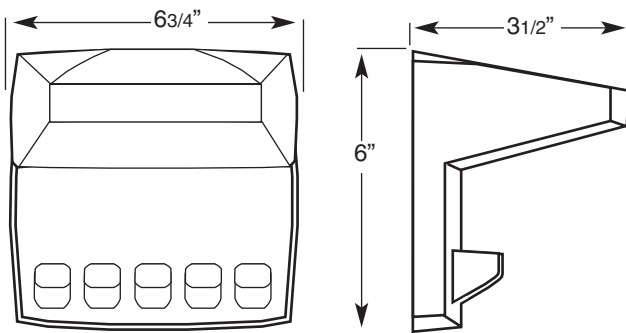

SHAMPOO / SOAP HOLDER

SMALL A:8" B:15¹/₄" C:3¹/₄"
LARGE A:14³/₄" B:15¹/₄" C:3¹/₄"

SOAP DISH

TOILET PAPER HOLDER

SOAP DISH

TUMBLER HOLDER

TOILET PAPER HOLDER

TUMBLER/TOOTHBRUSH COMBINATION

SHOWER SEAT

SHOWER RAMP

TOOTHBRUSH HOLDER

TOWEL RINGS

TOWEL BAR