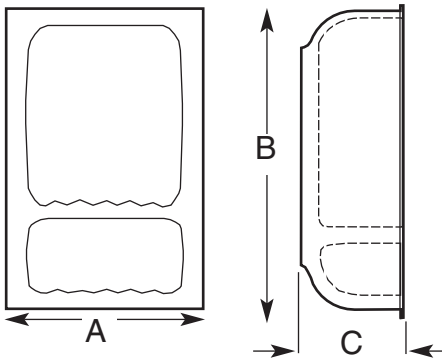

SHAMPOO / SOAP HOLDER

SMALL A:8" B:15¹/₄" C:3¹/₄"
LARGE A:14³/₄" B:15¹/₄" C:3¹/₄"

SOAP DISH

TOILET PAPER HOLDER

SOAP DISH

TUMBLER HOLDER

TOILET PAPER HOLDER

TUMBLER/TOOTHBRUSH COMBINATION

SHOWER SEAT

SHOWER RAMP

TOOTHBRUSH HOLDER

TOWEL RINGS

TOWEL BAR