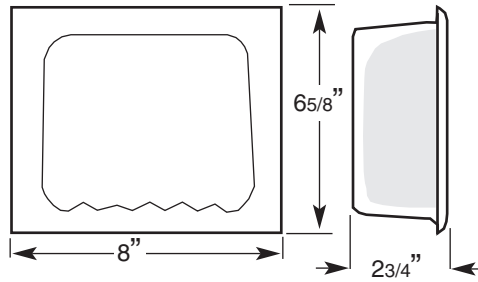

SHAMPOO / SOAP HOLDER

SMALL A:8" B:15¹/₄" C:3¹/₄"
LARGE A:14³/₄" B:15¹/₄" C:3¹/₄"

SOAP DISH

TOILET PAPER HOLDER

SOAP DISH

TUMBLER HOLDER

TOILET PAPER HOLDER

TUMBLER/TOOTHBRUSH COMBINATION