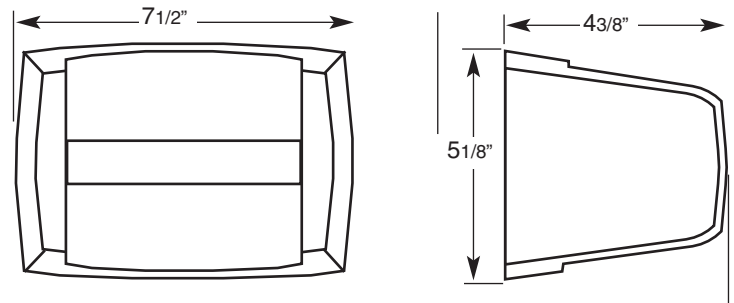

SHAMPOO / SOAP HOLDER

SMALL A:8" B:15¹/₄" C:3¹/₄"
LARGE A:14³/₄" B:15¹/₄" C:3¹/₄"

SOAP DISH

TOILET PAPER HOLDER

SOAP DISH

TUMBLER HOLDER

TOILET PAPER HOLDER

TUMBLER/TOOTHBRUSH COMBINATION